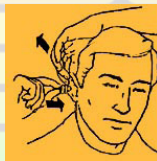

CanaSafeTM

...Protecting Globally,
Envisioning the Future...

***STURDY AND SOFT?
THIS ITEM GIVES YOU THE
OUTMOST FEATURE YOU EVER
NEEDED FOR AN EARPLUG.***

quadBlock

Series

Description:

Hearing protection users demand a high level of comfort, excellent noise reduction properties as well as ease of insertion. quadBlock is a universal size ear plug, designed to be used repeatedly, with maximum comfort and effectiveness. Safety and health professionals demand an ear plug which is easy to administer and offers a high level of hygiene.

quadBlock acquires excellent attenuation, high visibility color that is easy to monitor and a sturdy, stylish handle that every user would like it.

Features:

- A four flange design that allows this ear plug to fit almost all forms of ear canals
- An ultra-soft polymer provides a comfortable and effective seal
- A sturdy cord with enough length to work without hassle
- Material is resistant to ear wax and will outlast PVC ear plugs
- Polymer is non-allergenic/irritating for sensitive skin
- Hi-viz color makes it easy to monitor & enforce proper ear plug usage

Fitting Instructions:

INSERT rounded tip into ear canal WHILE PULLING your ear outward and upward with opposite hand. ADJUST for greatest noise reduction.

REMOVE the ear plugs slowly by twisting them to break the seal. If you remove them too quickly, you could damage your ear drum.