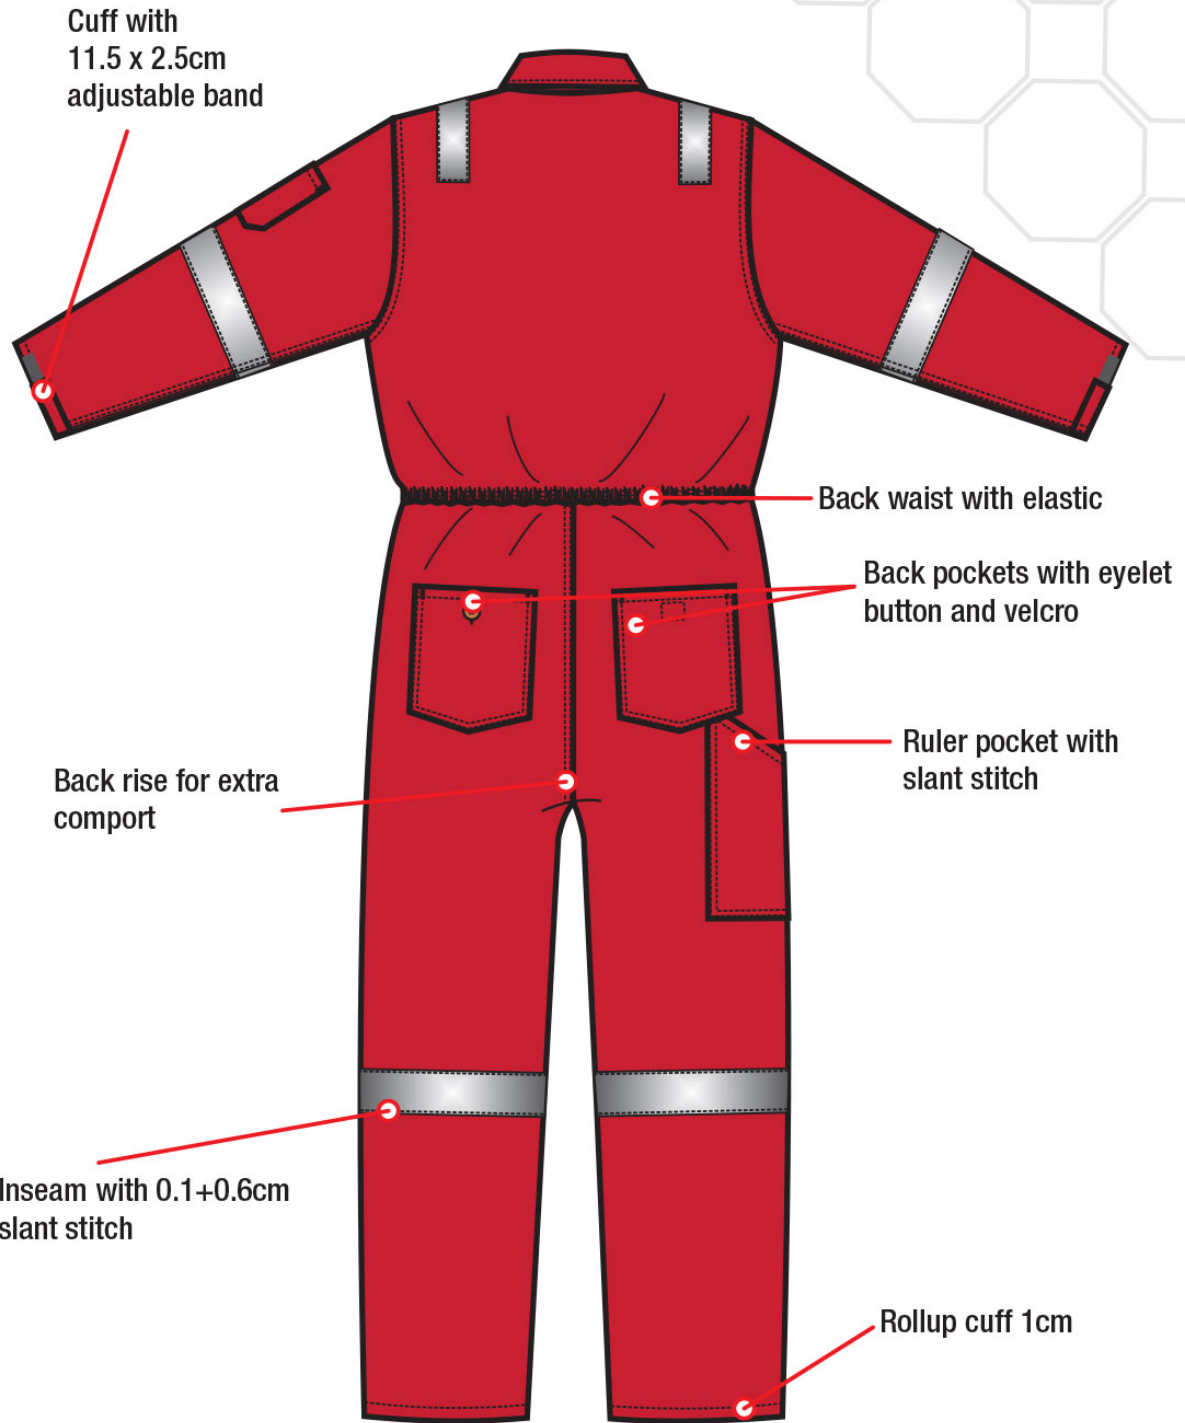

Comfort

270gsm 100% Cotton Reflective Coverall

EN Cat I

FEATURES:

- 100% premium cotton.
- 6 reflective tapes on sleeve, leg and shoulder.
- Sanforized, mercerized and pre-shrunk.
- Adjustable Velcro cuff, 2way heavy duty zipper with metal snap.
- 3 chest pocket with Velcro flap & 1pen pocket on left arm.
- 2 way swing pocket, 2way back pocket in trouser with buttons. Weight: 270gsm.

COMFORT - Orange
E3060506

COMFORT - Grey
E3060507

COMFORT - White
E3060508

COMFORT - Yellow
E3060509

COMFORT - Green
E3060510

COMFORT - Red
E3060512

COMFORT - Royal Blue
E3060521

Comfort

270gsm 100% Cotton Reflective Coverall

Comfort

270gsm 100% Cotton Reflective Coverall

Comfort

270gsm 100% Cotton Reflective Coverall

SIZE CHART

| PART SIZE | S | M | L | XL | 2XL | 3XL | 4XL |
|----------------------|-------|-------|-------|-------|-------|-------|-------|
| BACK COLLAR TO WAIST | 21 | 21.5 | 22 | 22.5 | 23 | 23.5 | 23.5 |
| SHOULDER | 20 | 21 | 22 | 23 | 24 | 25 | 26 |
| SLEEVE OUTSEAM | 29 | 29 | 29.5 | 29.5 | 30 | 30 | 30 |
| SLEEVE LENGTH | 21.5 | 22 | 22.5 | 23. | 23.5 | 24 | 24.5 |
| SLEEVE LENGTH | 14 | 14 | 14 | 14 | 14 | 14.5 | 14.5 |
| COLLAR LENGTH | 16.25 | 16.75 | 17.25 | 17.75 | 18.25 | 18.75 | 19.25 |
| CHEST | 47 | 50 | 52 | 54 | 56 | 58 | 60 |
| WAIST | 44 | 47 | 49 | 51 | 53 | 55 | 57 |
| HIP | 46 | 49 | 51 | 53 | 55 | 57 | 59 |
| THIGH | 28.5 | 30 | 30.5 | 31.5 | 32.5 | 33.5 | 34.5 |
| LEG OPENING | 20 | 20 | 20.5 | 20.5 | 20.5 | 21 | 21 |
| OUTSEAM | 41 | 41 | 42 | 42 | 43 | 43 | 43 |
| INSEAM | 29.5 | 29.5 | 30 | 30 | 31 | 31 | 31 |
| FULL LENGTH | 61.5 | 62 | 63.5 | 64 | 65.5 | 66 | 66 |
| | | | | | | | |
| | | | | | | | |