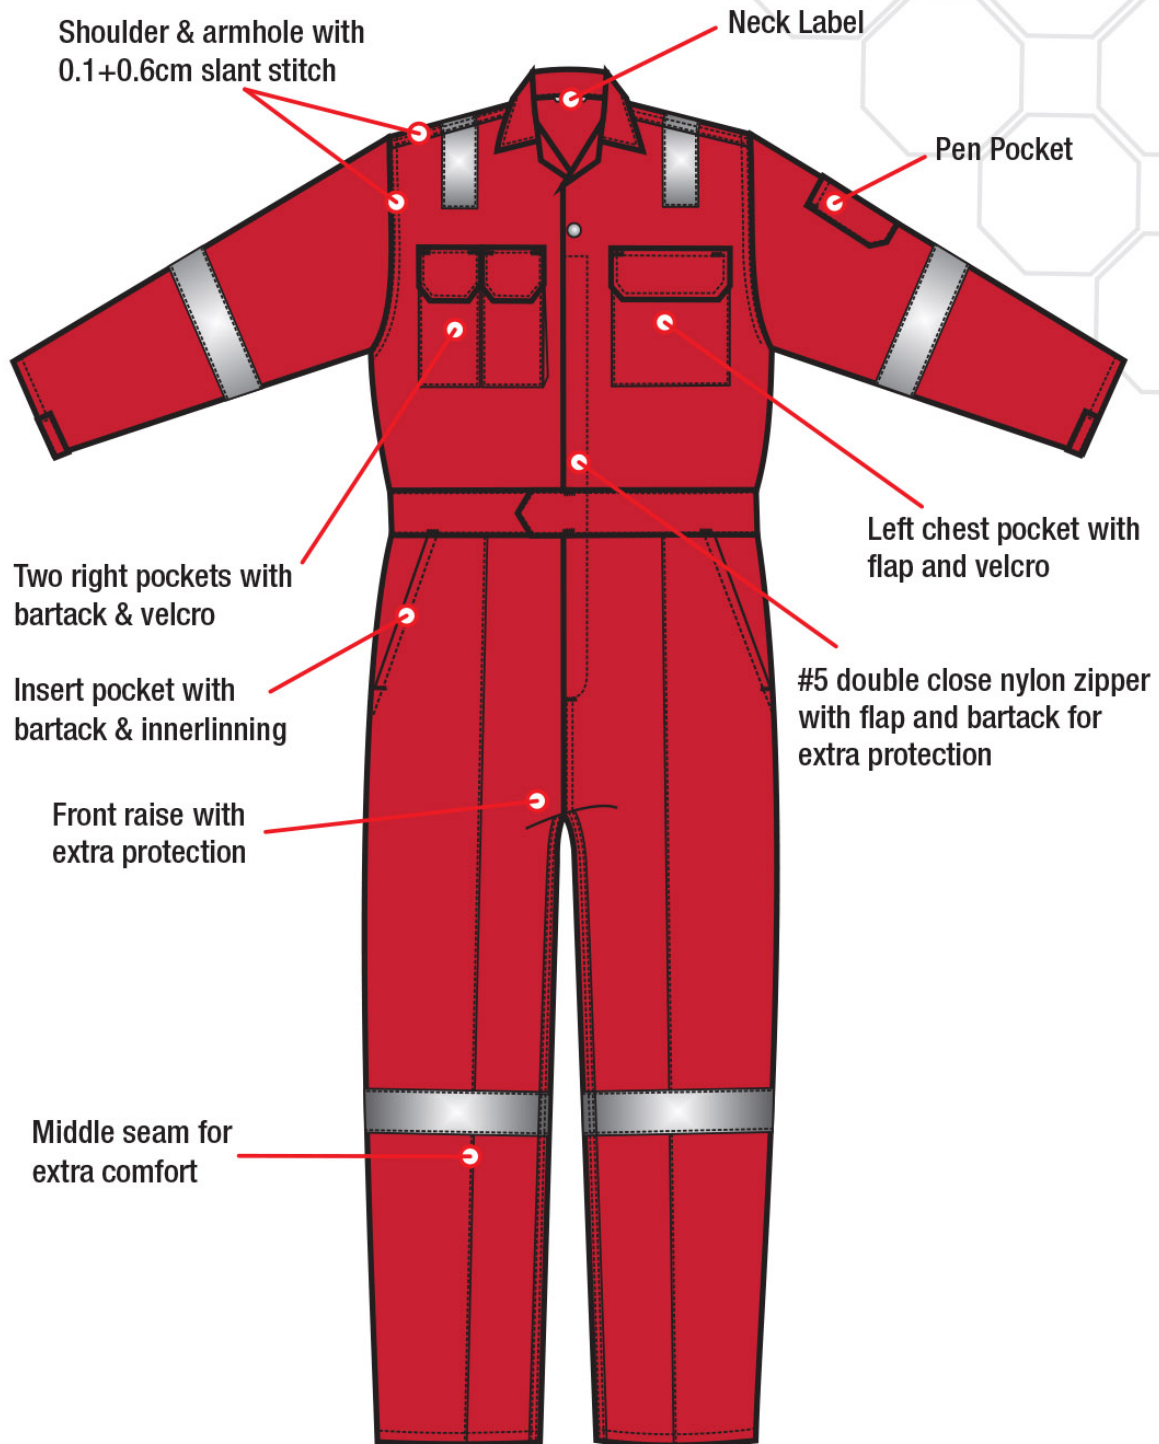

Comfort

270gsm 100% Cotton Reflective Coverall

EN Cat I

FEATURES:

- 100% premium cotton.
- 6 reflective tapes on sleeve, leg and shoulder.
- Sanforized, mercerized and pre-shrunk.
- Adjustable Velcro cuff, 2way heavy duty zipper with metal snap.
- 3 chest pocket with Velcro flap & 1pen pocket on left arm.
- 2 way swing pocket, 2way back pocket in trouser with buttons. Weight: 270gsm.

COMFORT - Orange
E3060506

COMFORT - Grey
E3060507

COMFORT - White
E3060508

COMFORT - Yellow
E3060509

COMFORT - Green
E3060510

COMFORT - Red
E3060512

COMFORT - Royal Blue
E3060521

Comfort

270gsm 100% Cotton Reflective Coverall

Comfort

270gsm 100% Cotton Reflective Coverall

Comfort

270gsm 100% Cotton Reflective Coverall

SIZE CHART

| PART SIZE | S | M | L | XL | 2XL | 3XL | 4XL |
|----------------------|-------|-------|-------|-------|-------|-------|-------|
| BACK COLLAR TO WAIST | 21 | 21.5 | 22 | 22.5 | 23 | 23.5 | 23.5 |
| SHOULDER | 20 | 21 | 22 | 23 | 24 | 25 | 26 |
| SLEEVE OUTSEAM | 29 | 29 | 29.5 | 29.5 | 30 | 30 | 30 |
| SLEEVE LENGTH | 21.5 | 22 | 22.5 | 23. | 23.5 | 24 | 24.5 |
| SLEEVE LENGTH | 14 | 14 | 14 | 14 | 14 | 14.5 | 14.5 |
| COLLAR LENGTH | 16.25 | 16.75 | 17.25 | 17.75 | 18.25 | 18.75 | 19.25 |
| CHEST | 47 | 50 | 52 | 54 | 56 | 58 | 60 |
| WAIST | 44 | 47 | 49 | 51 | 53 | 55 | 57 |
| HIP | 46 | 49 | 51 | 53 | 55 | 57 | 59 |
| THIGH | 28.5 | 30 | 30.5 | 31.5 | 32.5 | 33.5 | 34.5 |
| LEG OPENING | 20 | 20 | 20.5 | 20.5 | 20.5 | 21 | 21 |
| OUTSEAM | 41 | 41 | 42 | 42 | 43 | 43 | 43 |
| INSEAM | 29.5 | 29.5 | 30 | 30 | 31 | 31 | 31 |
| FULL LENGTH | 61.5 | 62 | 63.5 | 64 | 65.5 | 66 | 66 |
| | | | | | | | |
| | | | | | | | |